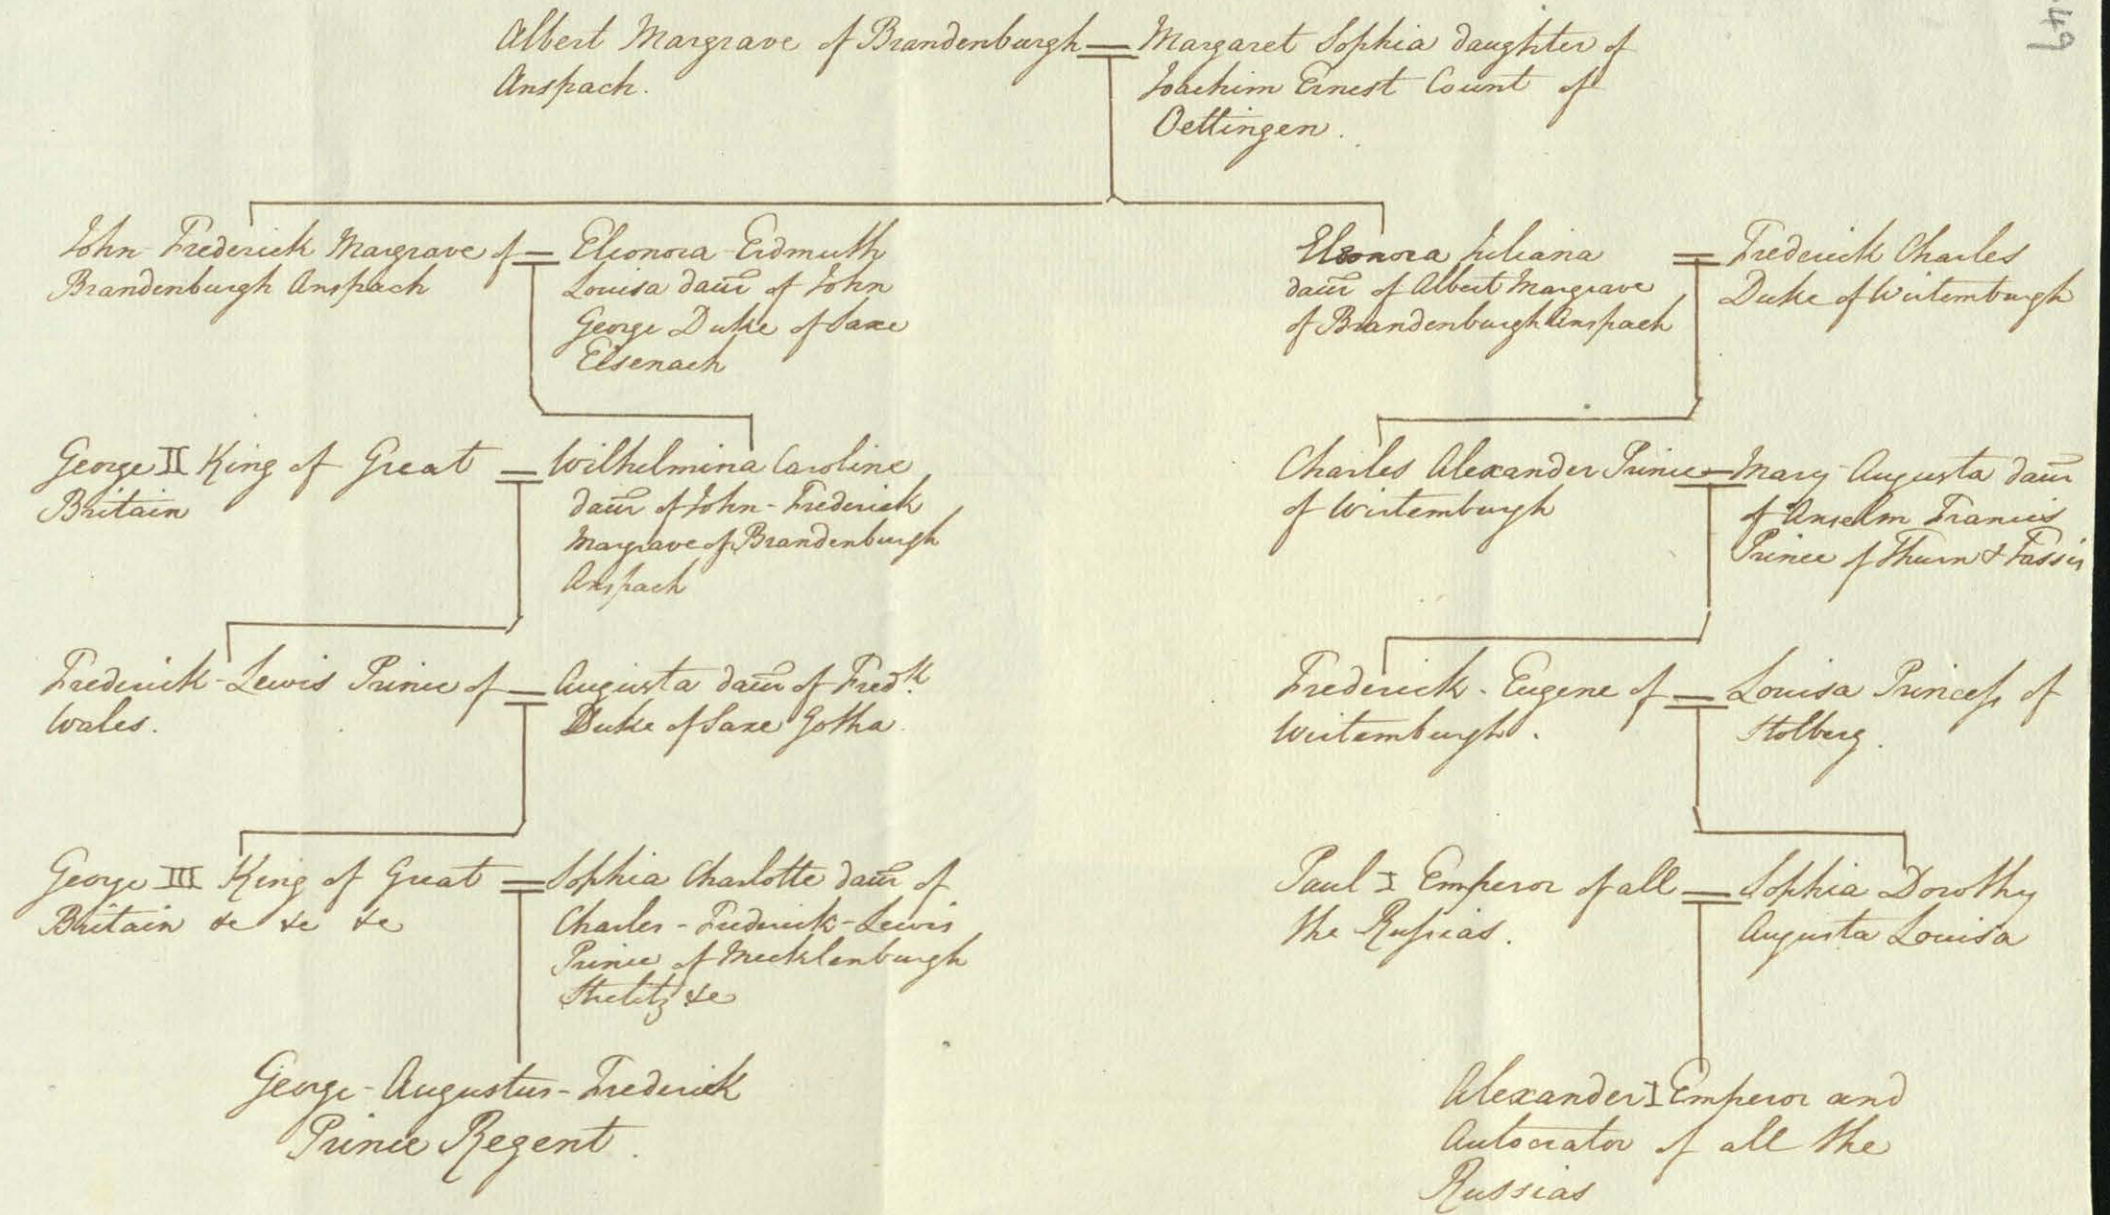

17649

Pedigree
showing
Alliance
of H. R. H.
with
Euleron
Alexander

17649

Pedigree

*showing the alliance of
His Royal Highness The
Prince Regent with the
Emperor Alexander.*